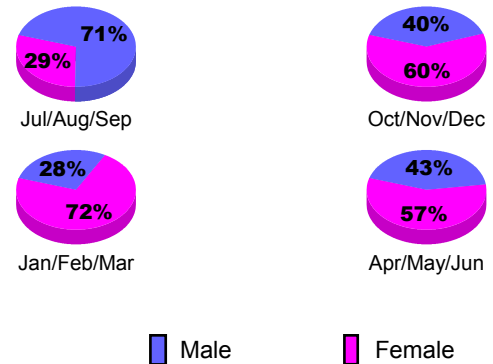

**Club Results 2012-2013**

Goal, New, Dropped, Gain/Loss

**YTD Status Quo Clubs 2012-2013**

Status Quo Clubs Compared to Status Quo Members

**Club Gain/Loss 2012-2013**

**MEMBERSHIP**

Month	Net Memb Goal	Actual New Memb	Actual Dropped Memb	Gain/Loss of Memb
<b>2012-2013</b>				
Jul/Aug/Sep	0	14	96	-82
Oct/Nov/Dec	0	84	60	24
Jan/Feb/Mar	0	59	21	38
Apr/May/Jun	0	130	79	51
<b>Totals</b>	<b>0</b>	<b>287</b>	<b>256</b>	<b>31</b>

**Membership Results 2012-2013**

Goal, New, Dropped, Gain/Loss

**Gender Comparison 2012-2013**

**Membership Gain/Loss 2012-2013**

GMT: **CARLOS JUSTINIANO**

Location: **UNITED STATES**

GMT CA: **3**

**CLUBS**