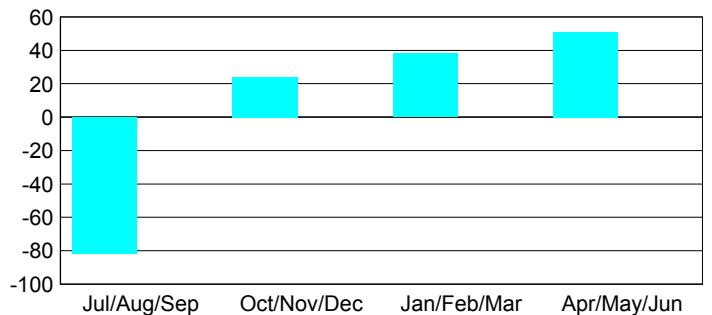

**Club Results 2012-2013**

Goal, New, Dropped, Gain/Loss

**YTD Status Quo Clubs 2012-2013**

Status Quo Clubs Compared to Status Quo Members

**Club Gain/Loss 2012-2013**

**MEMBERSHIP**

Month	Net Memb Goal	Actual New Memb	Actual Dropped Memb	Gain/Loss of Memb
<b>2012-2013</b>				
Jul/Aug/Sep	0	14	96	-82
Oct/Nov/Dec	0	84	60	24
Jan/Feb/Mar	0	59	21	38
Apr/May/Jun	0	130	79	51
<b>Totals</b>	<b>0</b>	<b>287</b>	<b>256</b>	<b>31</b>

**Membership Results 2012-2013**

Goal, New, Dropped, Gain/Loss

**Gender Comparison 2012-2013**

**Membership Gain/Loss 2012-2013**

GMT: **CARLOS JUSTINIANO**

Location: **UNITED STATES**

GMT CA: **3**

**CLUBS**

Month	New Club Goal	Actual New Clubs	Actual Dropped Clubs	Gain/Loss of Clubs
<b>2012-2013</b>				
Jul/Aug/Sep	0	0	0	0
Oct/Nov/Dec	0	0	0	0
Jan/Feb/Mar	0	0	0	0
Apr/May/June	0	0	0	0
<b>Totals</b>	<b>0</b>	<b>0</b>	<b>0</b>	<b>0</b>