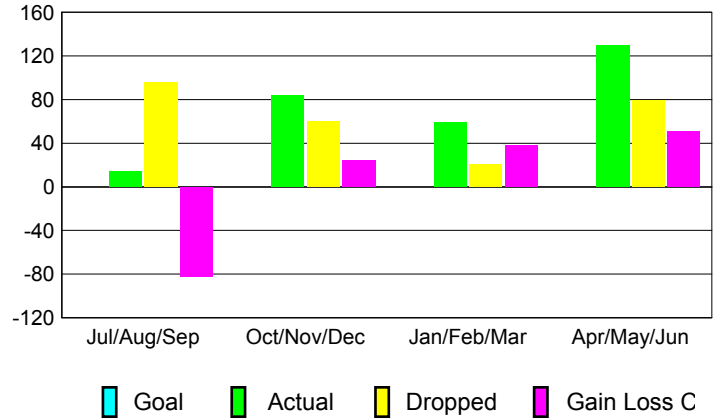

Month	New Club Goal	Actual New Clubs	Actual Dropped Clubs	Gain/Loss of Clubs
<b>2012-2013</b>				
Jul/Aug/Sep	0	0	0	0
Oct/Nov/Dec	0	0	0	0
Jan/Feb/Mar	0	0	0	0
Apr/May/June	0	0	0	0
<b>Totals</b>	<b>0</b>	<b>0</b>	<b>0</b>	<b>0</b>

**Club Results 2012-2013**

Goal, New, Dropped, Gain/Loss

**YTD Status Quo Clubs 2012-2013**

Status Quo Clubs Compared to Status Quo Members

**Club Gain/Loss 2012-2013**

**MEMBERSHIP**

Month	Net Memb Goal	Actual New Memb	Actual Dropped Memb	Gain/Loss of Memb
<b>2012-2013</b>				
Jul/Aug/Sep	0	14	96	-82
Oct/Nov/Dec	0	84	60	24
Jan/Feb/Mar	0	59	21	38
Apr/May/June	0	130	79	51
<b>Totals</b>	<b>0</b>	<b>287</b>	<b>256</b>	<b>31</b>

**Membership Results 2012-2013**

Goal, New, Dropped, Gain/Loss

**Gender Comparison 2012-2013**

**Membership Gain/Loss 2012-2013**