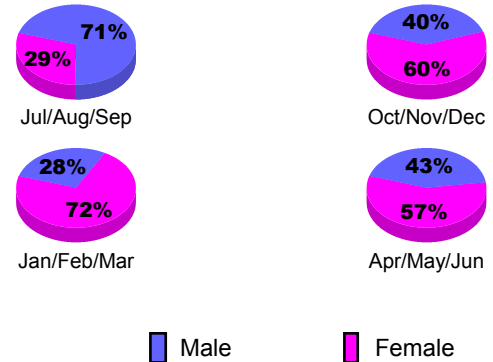

**Club Results 2012-2013**

Goal, New, Dropped, Gain/Loss

**YTD Status Quo Clubs 2012-2013**

Status Quo Clubs Compared to Status Quo Members

**Club Gain/Loss 2012-2013**

**MEMBERSHIP**

Month	Net Memb Goal	Actual New Memb	Actual Dropped Memb	Gain/Loss of Memb
<b>2012-2013</b>				
Jul/Aug/Sep	0	14	96	-82
Oct/Nov/Dec	0	84	60	24
Jan/Feb/Mar	0	59	21	38
Apr/May/June	0	130	79	51
<b>Totals</b>	<b>0</b>	<b>287</b>	<b>256</b>	<b>31</b>

**Membership Results 2012-2013**

Goal, New, Dropped, Gain/Loss

**Gender Comparison 2012-2013**

**Membership Gain/Loss 2012-2013**