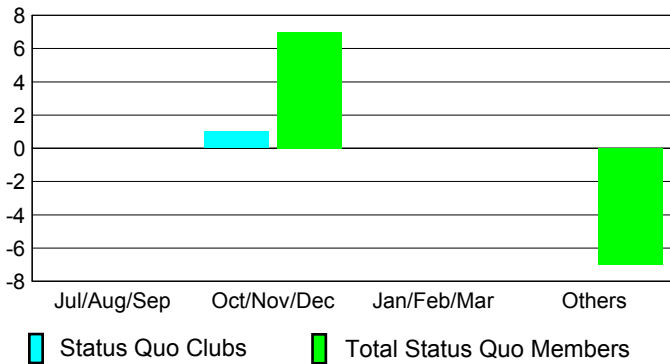

GMT: **CARLOS JUSTINIANO**

Location: **PUERTO RICO**

GMT CA: **3**

**CLUBS**

Month	New Club Goal	Actual New Clubs	Actual Dropped Clubs	Gain/Loss of Clubs
<b>2012-2013</b>				
Jul/Aug/Sep	0	0	0	0
Oct/Nov/Dec	0	0	0	0
Jan/Feb/Mar	0	0	0	0
Apr/May/Jun	0	0	0	0
<b>Totals</b>	<b>0</b>	<b>0</b>	<b>0</b>	<b>0</b>

**Club Results 2012-2013**

Goal, New, Dropped, Gain/Loss

**YTD Status Quo Clubs 2012-2013**

Status Quo Clubs Compared to Status Quo Members

**Club Gain/Loss 2012-2013**

**MEMBERSHIP**

Month	Net Memb Goal	Actual New Memb	Actual Dropped Memb	Gain/Loss of Memb
<b>2012-2013</b>				
Jul/Aug/Sep	0	14	96	-82
Oct/Nov/Dec	0	84	60	24
Jan/Feb/Mar	0	59	21	38
Apr/May/Jun	0	130	79	51
<b>Totals</b>	<b>0</b>	<b>287</b>	<b>256</b>	<b>31</b>