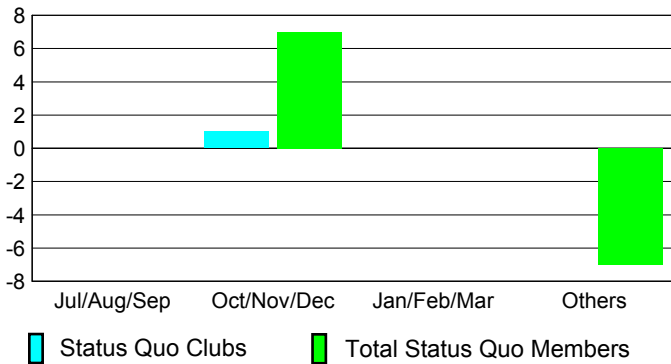

**Membership Results 2012-2013**

Goal, New, Dropped, Gain/Loss

**Gender Comparison 2012-2013**

**Membership Gain/Loss 2012-2013**

GMT: **CARLOS JUSTINIANO**

Location: **UNITED STATES**

GMT CA: **3**

**CLUBS**

Month	New Club Goal	Actual New Clubs	Actual Dropped Clubs	Gain/Loss of Clubs
<b>2012-2013</b>				
Jul/Aug/Sep	0	0	0	0
Oct/Nov/Dec	0	0	0	0
Jan/Feb/Mar	0	0	0	0
Apr/May/June	0	0	0	0
<b>Totals</b>	<b>0</b>	<b>0</b>	<b>0</b>	<b>0</b>

**Club Results 2012-2013**

Goal, New, Dropped, Gain/Loss

**YTD Status Quo Clubs 2012-2013**

Status Quo Clubs Compared to Status Quo Members

**Club Gain/Loss 2012-2013**

**MEMBERSHIP**

Month	Net Memb Goal	Actual New Memb	Actual Dropped Memb	Gain/Loss of Memb
<b>2012-2013</b>				
Jul/Aug/Sep	0	14	96	-82
Oct/Nov/Dec	0	84	60	24
Jan/Feb/Mar	0	59	21	38
Apr/May/June	0	130	79	51
<b>Totals</b>	<b>0</b>	<b>287</b>	<b>256</b>	<b>31</b>