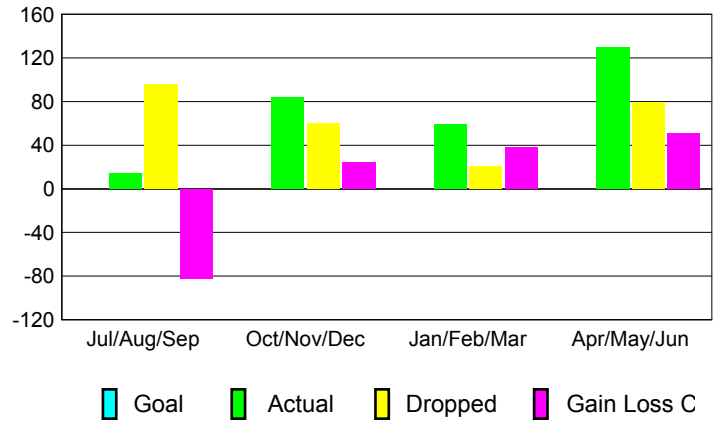

GMT: **CARLOS JUSTINIANO**

Location: **PUERTO RICO**

GMT CA: **3**

**CLUBS**

Month	New Club Goal	Actual New Clubs	Actual Dropped Clubs	Gain/Loss of Clubs
<b>2012-2013</b>				
Jul/Aug/Sep	0	0	0	0
Oct/Nov/Dec	0	0	0	0
Jan/Feb/Mar	0	0	0	0
Apr/May/Jun	0	0	0	0
<b>Totals</b>	<b>0</b>	<b>0</b>	<b>0</b>	<b>0</b>

**Club Results 2012-2013**

Goal, New, Dropped, Gain/Loss

**YTD Status Quo Clubs 2012-2013**

Status Quo Clubs Compared to Status Quo Members

**Club Gain/Loss 2012-2013**

**MEMBERSHIP**

Month	Net Memb Goal	Actual New Memb	Actual Dropped Memb	Gain/Loss of Memb
<b>2012-2013</b>				
Jul/Aug/Sep	0	14	96	-82
Oct/Nov/Dec	0	84	60	24
Jan/Feb/Mar	0	59	21	38
Apr/May/Jun	0	130	79	51
<b>Totals</b>	<b>0</b>	<b>287</b>	<b>256</b>	<b>31</b>

**Membership Results 2012-2013**

Goal, New, Dropped, Gain/Loss

**Gender Comparison 2012-2013**

**Membership Gain/Loss 2012-2013**

GMT: **CARLOS JUSTINIANO**

Location: **UNITED STATES**

GMT CA: **3**

**CLUBS**

Month	New Club Goal	Actual New Clubs	Actual Dropped Clubs	Gain/Loss of Clubs
<b>2012-2013</b>				
Jul/Aug/Sep	0	0	0	0
Oct/Nov/Dec	0	0	0	0
Jan/Feb/Mar	0	0	0	0
Apr/May/June	0	0	0	0
<b>Totals</b>	<b>0</b>	<b>0</b>	<b>0</b>	<b>0</b>